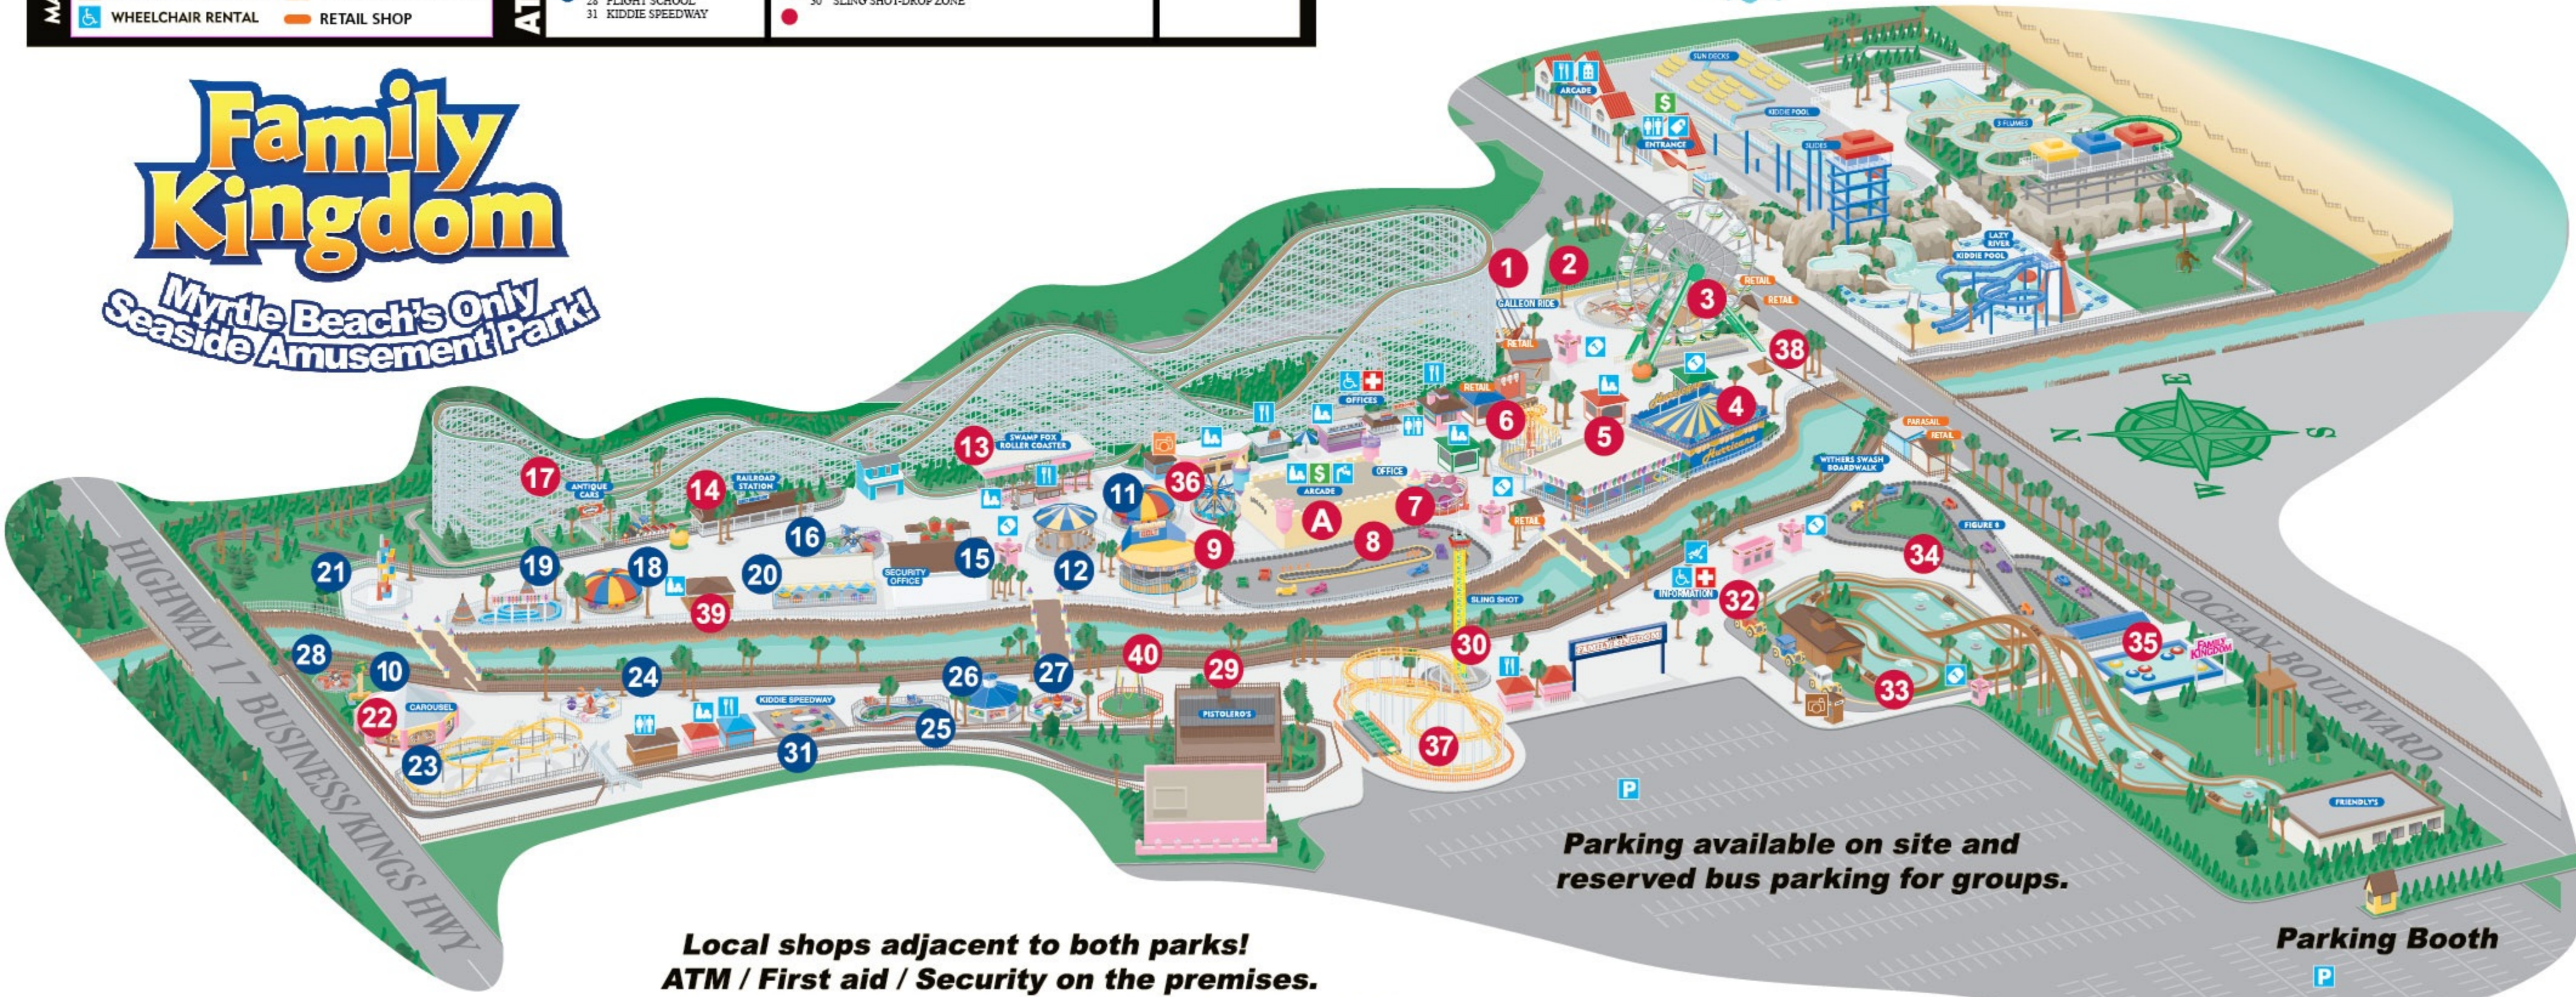

ATTRACTIONS

- KIDDLIAND**
- 10 FROG HOPPER
 - 11 KIDDIE HAMPTON COMBO
 - 12 KIDDIE SWING
 - 15 BERRY GO ROUND
 - 16 THE RED BARRON
 - 18 KIDDIE CYCLES
 - 19 KIDDIE CANOES
 - 20 KIDDIE BUMPER CARS
 - 21 KIDDIE WHEEL
 - 23 KIDDIE COASTER
 - 24 MINI ENTERPRISE
 - 25 4X4 BIG TRUCKS
 - 26 KIDDIE WET BOATS
 - 27 BUMBLE BEE
 - 28 FLIGHT SCHOOL
 - 31 KIDDIE SPEEDWAY

PARK ATTRACTIONS

- 1 GALLEON
- 2 SCRAMBLER
- 3 GIANT WHEEL
- 4 HURRICANE
- 5 DODGEM BUMPER CARS
- 6 YO-YO
- 7 TILT-A-WHIRL
- 8 GO CARTS (OVAL)
- 9 THUNDERBOLT
- 13 ROLLER COASTER
- 14 TRAIN
- 17 ANTIQUE CARS
- 22 THE CAROUSEL
- 29 PISTOLERO
- 30 SLING SHOT-DROP ZONE
- 32 LOG FLUME
- 33 KING'S MODEL T'S
- 34 GO KARTS (FIGURE 8)
- 35 BUMPER BOATS
- 36 KITE FLYER
- 37 TWIST AND SHOUT
- 38 ZIPLINE ENTRANCE
- 39 MUSICAL STAGE SHOW
- 40 BUNGEE JUMP
- A ARCADE

WATERPARK

- 2 BLUE SLIDES
- LAZY RIVER
- KIDDIE POOL
- 3 FLUMES
- SPEED SLIDES
- SUN DECKS
- ARCANE

Family Kingdom

Myrtle Beach's Only Seaside Amusement Park!

Parking available on site and reserved bus parking for groups.

**Local shops adjacent to both parks!
ATM / First aid / Security on the premises.
Friendly's restaurant and food vendors on site.**

Parking Booth